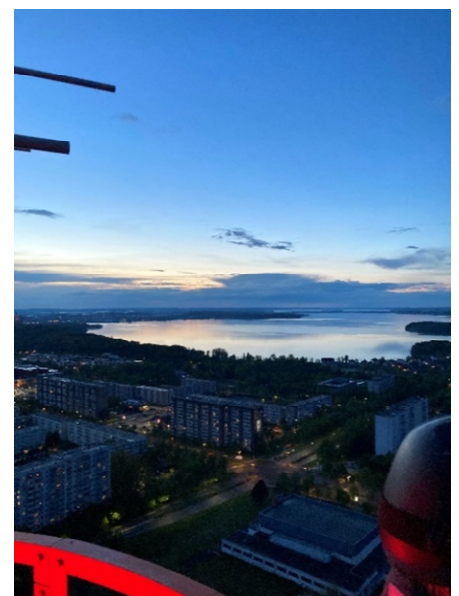

The transmitter location Schwerin in the far north of Germany near the Baltic Sea coast was a great challenge for the antenna specialist KATHREIN. The old DAB transmitting antenna had to be replaced by a new special construction in the hard-to-reach GRP protective cylinder at the top of the almost 250 meter-high transmission mast, which was already fully packed with technology, in order to make it fit for additional DAB+ programs.

At the same time, the reception conditions at this location were to be improved with a new, powerful antenna. "The audience should benefit from a larger range with more robust signals and a greater variety of programs", explains KATHREIN engineer Viktor Mann, who, as project manager, was in charge of this project from planning to implementation. "To make matters more complicate, the existing transmission systems for DVB-T2 television and VHF radio had to be kept as trouble-free as possible during the renovation work", adds Viktor Mann.

picture 1, right: Transmitter Station Schwerin

picture 2, left: The DAB+ antenna is at the top in the GRP cylinder

KATHREIN Broadcast GmbH received the order for this turnkey construction project from the broadcast operator, MEDIA BROADCAST GmbH. After almost two years of precise planning, this project has now entered the final phase with the installation and commissioning of the DAB+ transmitting antenna. Everyone involved was now happy about the smooth process and the success, even if it caused a few extra beads of sweat at one point or another.

The riggers were rewarded with an atmospheric view of the bay of Schwerin Inner Lake in the evening twilight. (picture 3, right)

More than 30 DAB+ radio programs can now also be received "in-house" in Schwerin and in top quality. This also includes 8 programs from NDR (Norddeutscher Rundfunk).